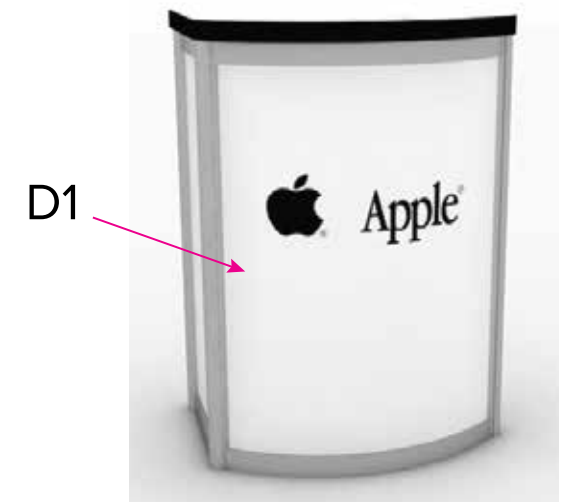

Graphics Template  
20x20 Island  
Main Tower

NOTE: All Raster Art (jpg, tiff,psd, png, etc.) must be at least 100 dpi at print size.

Graphics Template  
20x20 Island  
Meeting Area Wall

<p>B1</p> <p>Image/Live Area 46.9" W x 94.8" H</p> <p>Sintra Graphic</p>	<p>B2</p> <p>Image/Live Area 46.9" W x 94.8" H</p> <p>Sintra Graphic</p>	<p>B3</p> <p>Image/Live Area 46.9" W x 94.8" H</p> <p>Sintra Graphic</p>	<p>B4</p> <p>Image/Live Area 46.9" W x 94.8" H</p> <p>Sintra Graphic</p>	<p>B5</p> <p>Image/Live Area 46.9" W x 94.8" H</p> <p>Sintra Graphic</p>
--	--	--	--	--

NOTE: All Raster Art (jpg, tiff,psd, png, etc.) must be at least 100 dpi at print size.

Graphics Template  
 20 x 20 Island  
 Curved Header

<p>C1                  (Concave Interior)</p>	<p>Image/Live Area                  287.5" W x 18" H</p>	<p>Sintra Graphic</p>
<p>C2                  (Convex Exterior)</p>	<p>Image/Live Area                  288" W x 18" H</p>	<p>Sintra Graphic</p>

NOTE: All Raster Art (jpg, tiff,psd, png, etc.) must be at least 100 dpi at print size.

Graphics Template  
20 x 20 Island  
RE-1221 Counters

1/4" of graphic perimeter is hidden by extrusion

NOTE: All Raster Art (jpg, tiff,psd, png, etc.) must be at least 100 dpi at print size.