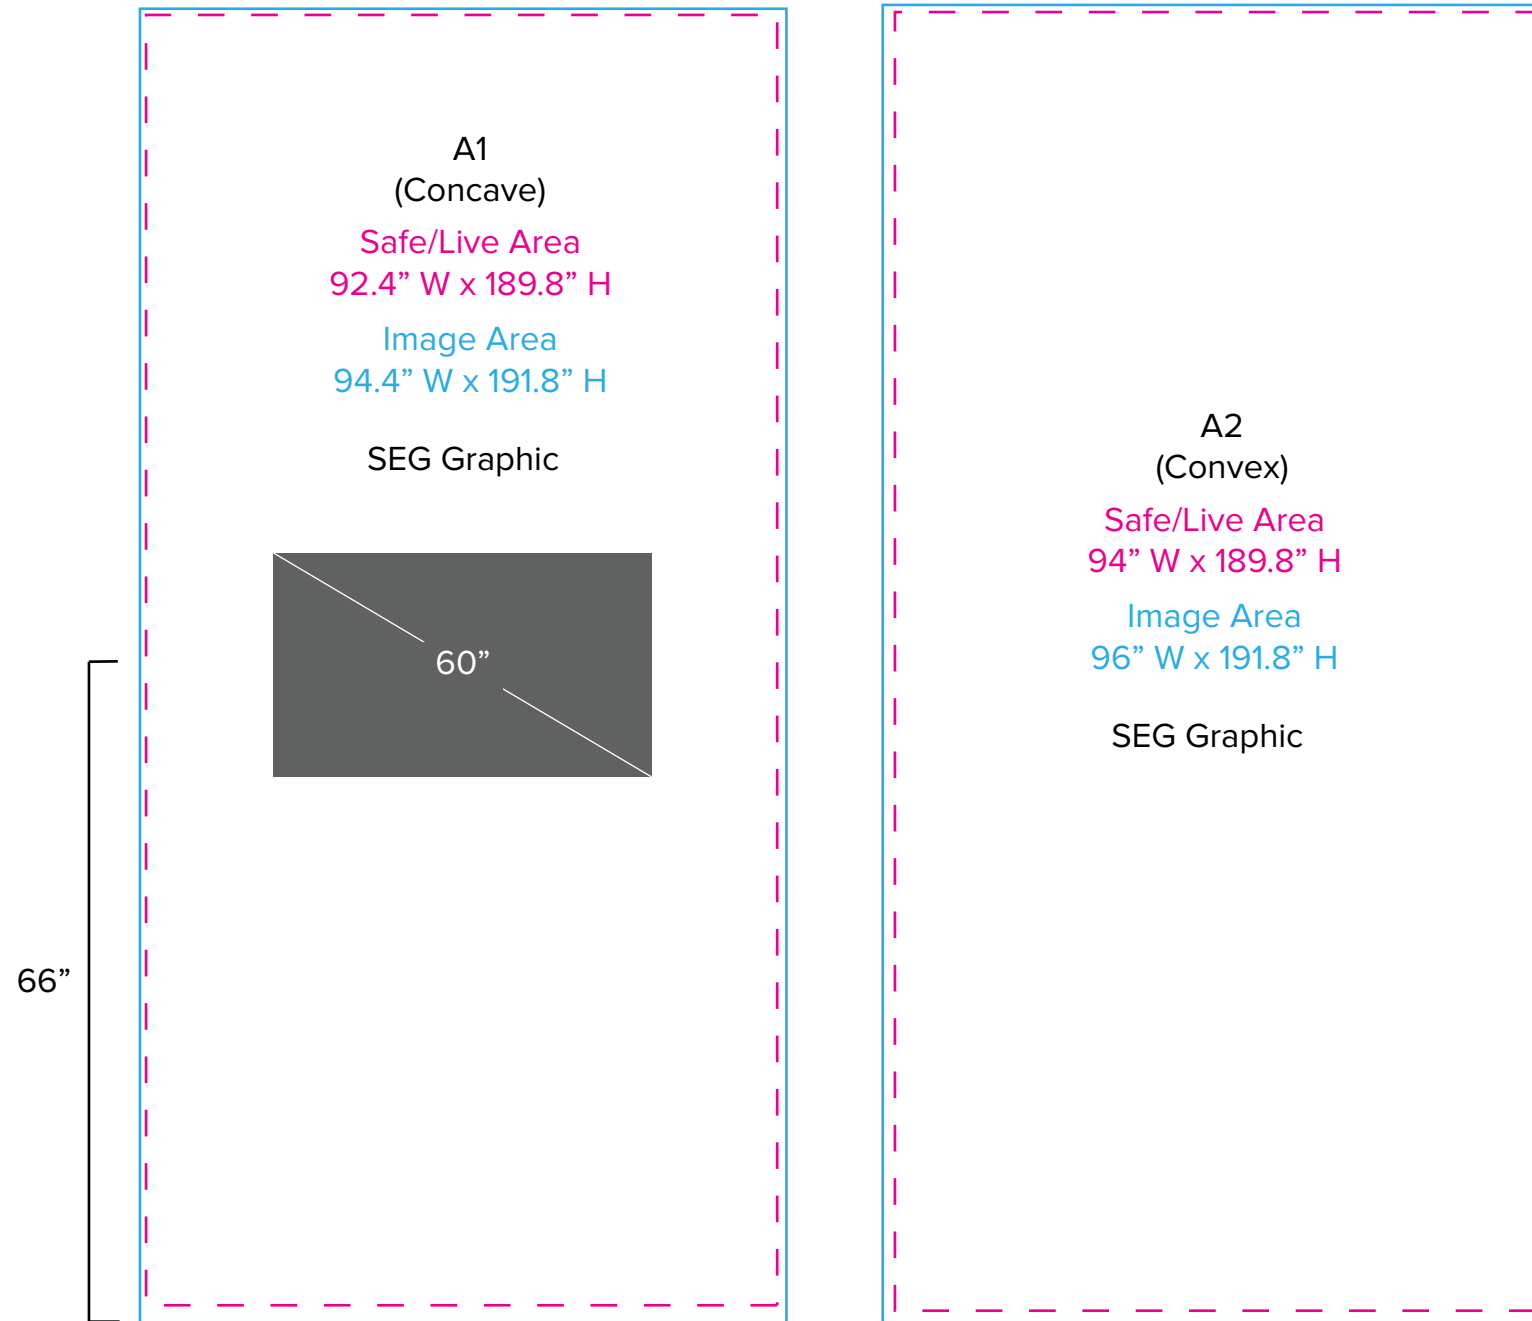

Graphics Template  
20x20 Island  
Main Tower

NOTE: All Raster Art (jpg, tiff,psd, png, etc.) must be at least 100 dpi at print size.

Graphics Template  
20x20 Island  
Meeting Area Wall

<p>B1</p> <p>Image/Live Area 46.9" W x 94.8" H</p> <p>Sintra Graphic</p>	<p>B2</p> <p>Image/Live Area 46.9" W x 94.8" H</p> <p>Sintra Graphic</p>	<p>B3</p> <p>Image/Live Area 46.9" W x 94.8" H</p> <p>Sintra Graphic</p>	<p>B4</p> <p>Image/Live Area 46.9" W x 94.8" H</p> <p>Sintra Graphic</p>	<p>B5</p> <p>Image/Live Area 46.9" W x 94.8" H</p> <p>Sintra Graphic</p>
--	--	--	--	--

NOTE: All Raster Art (jpg, tiff,psd, png, etc.) must be at least 100 dpi at print size.

Graphics Template  
 20 x 20 Island  
 Curved Header

<p>C1                  (Concave Interior)</p>	<p>Image/Live Area                  287.5" W x 18" H</p>	<p>Sintra Graphic</p>
<p>C2                  (Convex Exterior)</p>	<p>Image/Live Area                  288" W x 18" H</p>	<p>Sintra Graphic</p>

NOTE: All Raster Art (jpg, tiff,psd, png, etc.) must be at least 100 dpi at print size.

Graphics Template  
20 x 20 Island  
RE-1221 Counters

1/4" of graphic perimeter is hidden by extrusion

NOTE: All Raster Art (jpg, tiff,psd, png, etc.) must be at least 100 dpi at print size.