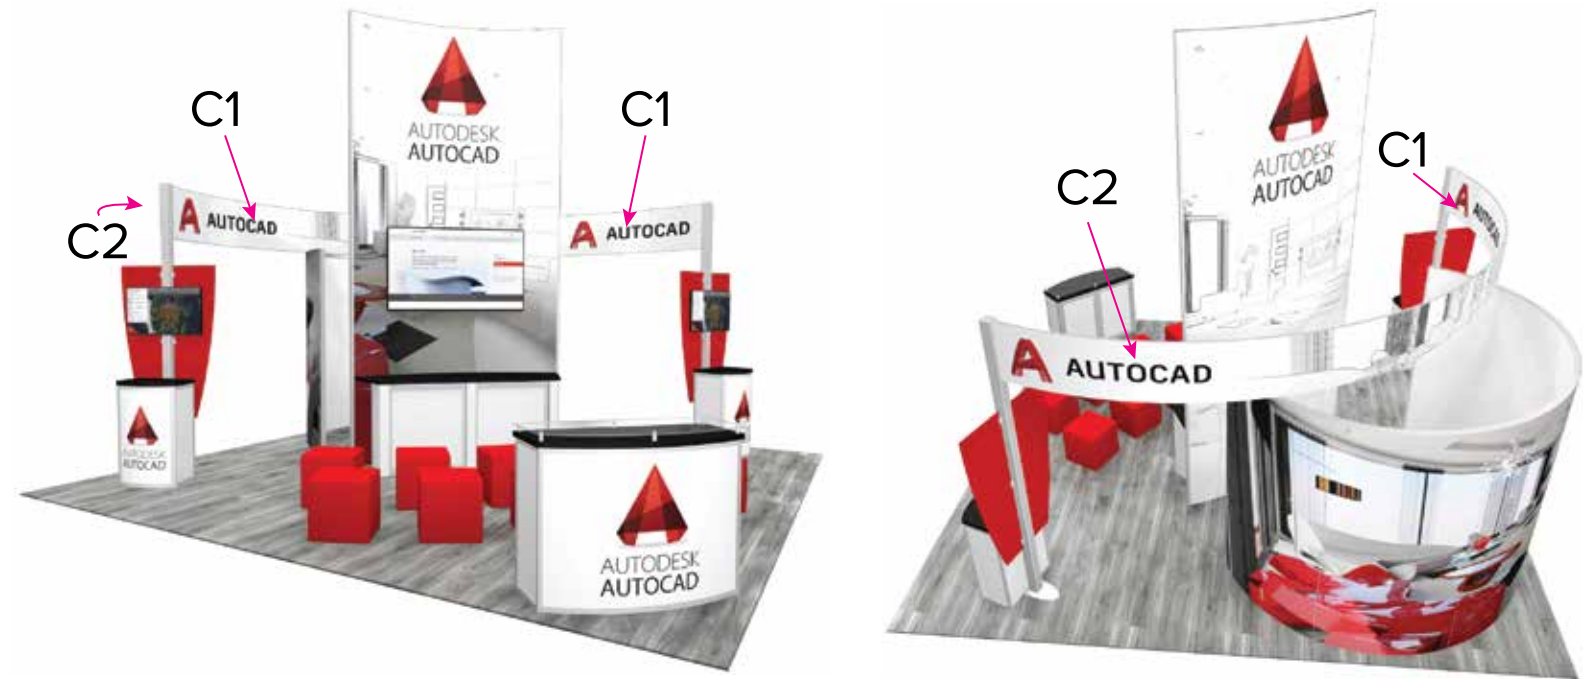

Graphics Template  
20x20 Island  
Main Tower

NOTE: All Raster Art (jpg, tiff,psd, png, etc.) must be at least 100 dpi at print size.

Graphics Template  
20x20 Island  
Meeting Area Wall

<p>B1</p> <p>Image/Live Area 46.9" W x 94.8" H</p> <p>Sintra Graphic</p>	<p>B2</p> <p>Image/Live Area 46.9" W x 94.8" H</p> <p>Sintra Graphic</p>	<p>B3</p> <p>Image/Live Area 46.9" W x 94.8" H</p> <p>Sintra Graphic</p>	<p>B4</p> <p>Image/Live Area 46.9" W x 94.8" H</p> <p>Sintra Graphic</p>	<p>B5</p> <p>Image/Live Area 46.9" W x 94.8" H</p> <p>Sintra Graphic</p>
--	--	--	--	--

NOTE: All Raster Art (jpg, tiff,psd, png, etc.) must be at least 100 dpi at print size.

Graphics Template  
 20 x 20 Island  
 Curved Header

<p>C1                  (Concave Interior)</p>	<p>Image/Live Area                  287.5" W x 18" H</p>	<p>Sintra Graphic</p>
<p>C2                  (Convex Exterior)</p>	<p>Image/Live Area                  288" W x 18" H</p>	<p>Sintra Graphic</p>

NOTE: All Raster Art (jpg, tiff,psd, png, etc.) must be at least 100 dpi at print size.

Graphics Template  
20 x 20 Island  
RE-1221 Counters

1/4" of graphic perimeter is hidden by extrusion

NOTE: All Raster Art (jpg, tiff,psd, png, etc.) must be at least 100 dpi at print size.